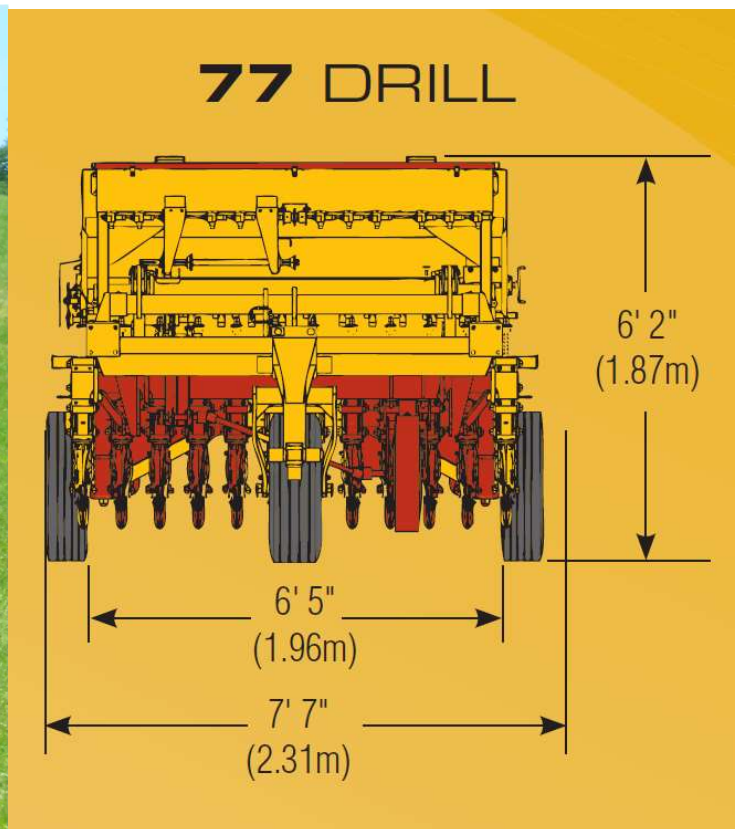

## **No-till Seed Drill For Sale - \$15,000 or Best Offer**

Model: Haybuster 77 All Purpose Drill

Size: width 7'7", length 15'11", weight 3,360lbs, serial number: JJ-7447

Requirements: No less than 40HP Tractor with Hydraulics, Towing– straight drawbar pin

Cheshire County Conservation District purchased new in 2011. Acreage meter reads 2,325.

Maintained regularly by Steve's Equipment in Westmoreland NH.

Haybuster 77C Seed Drill w/ accurate depth control through packer wheels and parallel linkage, three seed boxes with individual metering, depth control adjustment, infinite rate adjustments, pressure control springs for up to 300 lbs of down pressure, easy pull type transportation, and more! Ideal for everything from warm and cool season grasses to small grains and soybeans.

### TRANSPORT & WORKING DIMENSION

Overall width 7'7" (2.31 m)  
 Height 6'2" (1.87 m)  
 Road clearance 7" (17.78 cm)  
 Length 15'11" (4.84 m)

### SEED OPENERS

Seeding row spacing 7" (17.78 cm)  
 Seeding width 77" (1.95 m)  
 Number of seed openers 12  
 Opener type coulter-disc offset opener  
 Coulters lead distance 1-1/2" (3.81 cm)  
 Opener spring Pressure range 135 to 300 lbs. (61.24 kg  
 to 136.08 kg)  
 Opener travel range 10" (25.4 cm)  
 Disc soil penetration range up to 3" (7.62 cm)  
 Coulters size 4 mm x 14" diameter (35.56 cm)  
 Disc size 2.5 mm x 14" diameter  
 Disc bearings Heavy-Duty - sealed 3/4" (1.90  
 cm) Double Row Ball Bearings